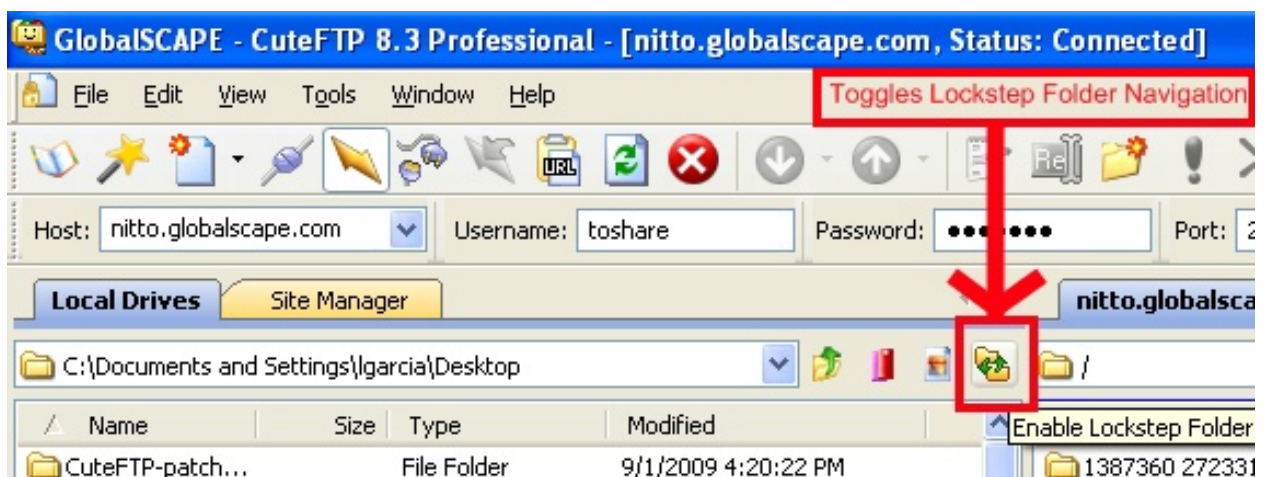

CuteFTP - Lockstep Folder Navigation Quit Functioning

THE INFORMATION IN THIS ARTICLE APPLIES TO:

- CuteFTP®

SYMPTOMS

Lockstep folder navigation suddenly stops/starts working.

CAUSE

The **Lockstep Folder Navigation** icon was inadvertently clicked.

RESOLUTION

Toggle the **Lockstep Folder Navigation** icon, or on the main menu, click **Tools**, then click **Lockstep Navigation**.

GlobalSCAPE Knowledge Base

<https://kb.globalscape.com/Knowledgebase/10215/CuteFTP-Lockstep-Folder-Navi...>